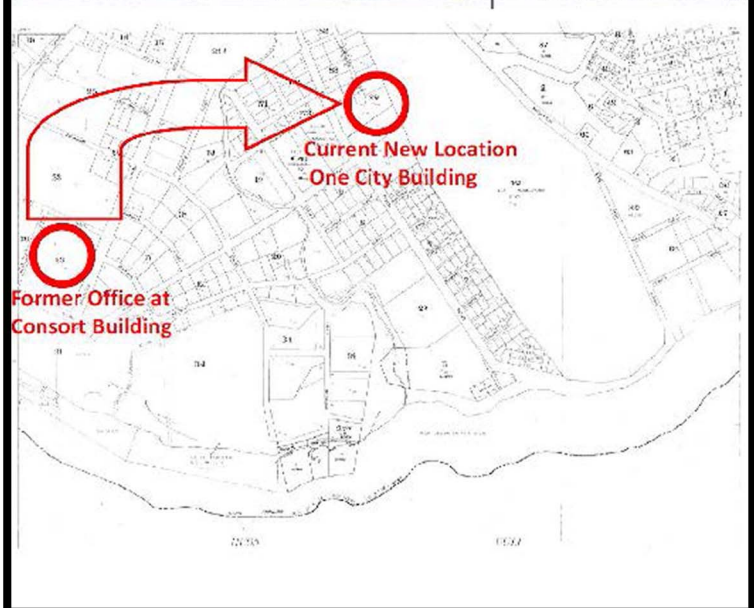

PUBLIC NOTICE

LAE OFFICE RELOCATION

This is to advise all stakeholders that the PNG Customs Northern Regional Operations Office in Lae is now located at Section 89, Allotment 14, Laurabada Avenue.

Telephone lines are currently temporarily offline awaiting the completion of cabling work, however, all telephone numbers will remain the same. General numbers for the Northern Regional Operations office are still 472 4899, 472 1872 and 472 4444